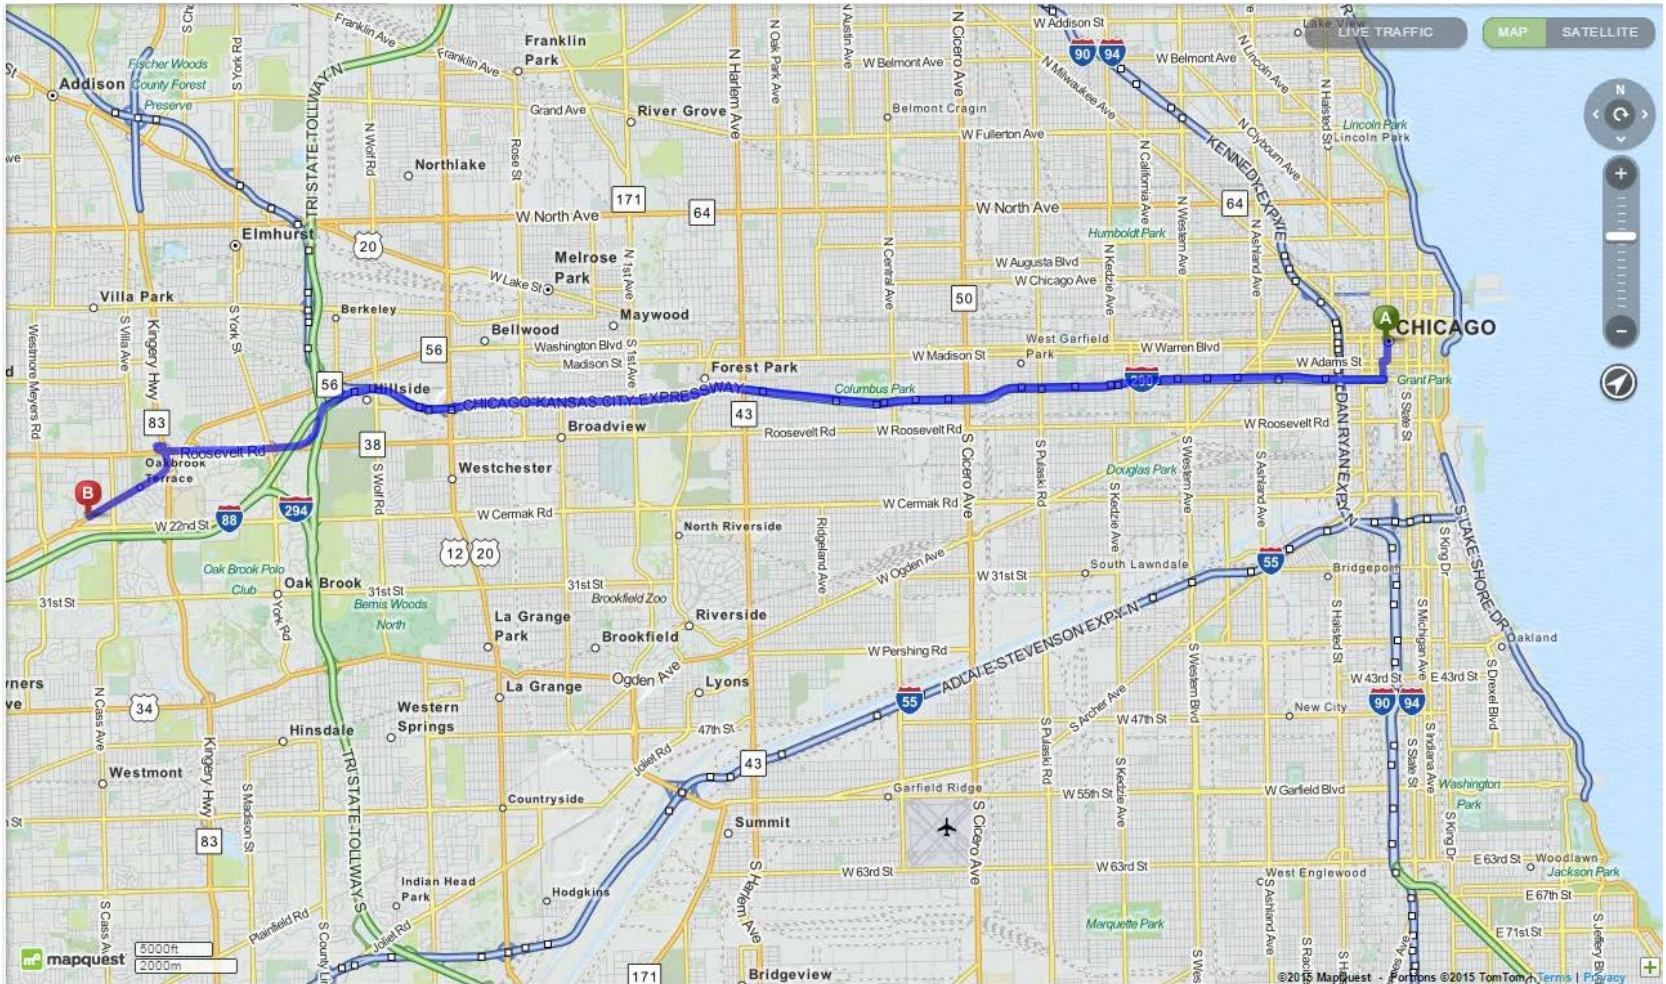

## Directions from Downtown Chicago

- Travel West on Congress Parkway. Congress Parkway becomes the Eisenhower Expressway (I-290 West).
- Travel approximately 14 miles and merge onto the East/West Tollway (I-88 West) heading towards Aurora via exit 15A.
- Merge onto Roosevelt Road/IL-38 W.
- Merge onto IL-83 S/IL Route 83.
- Merge onto IL-56 Butterfield Road. Arrive at One Lincoln Centre, 18W140 Butterfield Road, which will be on the right side of the road.

**Total Estimated Distance: 20 miles**

McDonnell Investment Management, LLC  
18W140 Butterfield Road  
Suite 1200  
Oakbrook Terrace, IL 60181