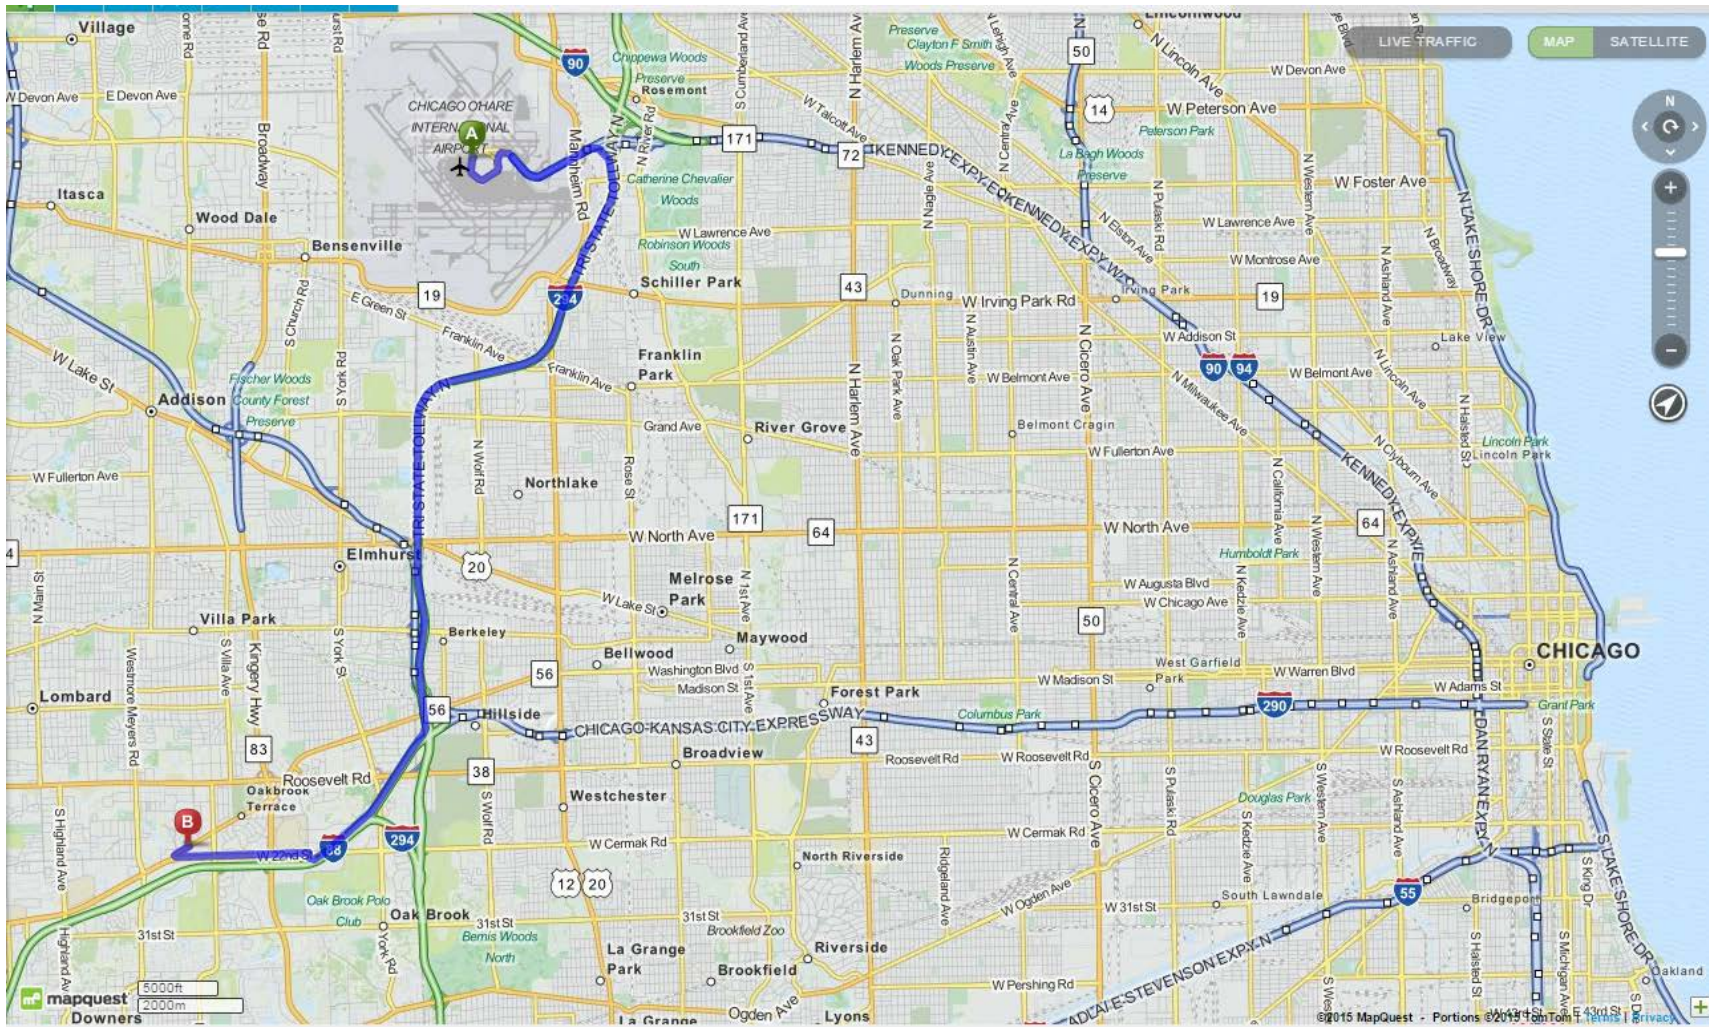

Directions from O'Hare

- From the airport, take I-190 East towards Chicago.
- Travel approximately 1 mile and then merge onto I-294 South towards Indiana (portions toll).
- Travel approximately 9 miles and merge onto I-88W/Chicago-Kansas City Expressway W/Ronald Regan Memorial Tollway W toward Aurora
- Pay toll approximately 2.5 miles later and exit onto IL-83 North/Cermak Road/22nd Street
- Turn left onto W 22nd Street and travel approximately 1.8 miles. Turn right onto Butterfield Road/IL-56.
- Arrive at One Lincoln Centre, 18W140 Butterfield Road, which will be on the left side of the road.

Total Estimated Distance: 16 miles
McDonnell Investment Management, LLC
18W140 Butterfield Road
Suite 1200
Oakbrook Terrace, IL 60181